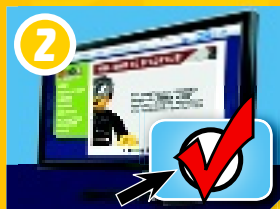

LEGO.com/club